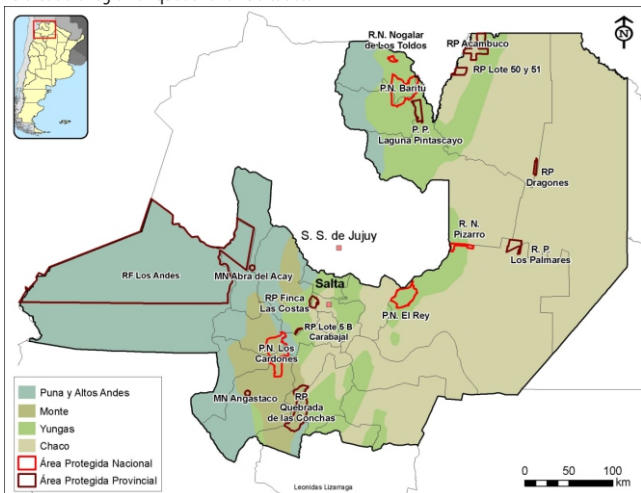

Muchas especies frecuentan más de un ambiente, por encontrar distintos hábitats adecuados, a consecuencia de migraciones o movimientos estacionales. Se detallan en mayúscula los ambientes frecuentados por la especie y en letra minúscula aquellos donde su presencia es ocasional.

(a)_indica las especies acuáticas, íntimamente ligadas a humedales más allá de las condiciones generales de la región en que se hallan ubicados.

Presencia

La regularidad de presencia de una especie se indica como:

Many species live in more than one environment, to find different and suitable habitats, due to migrations or seasonal movements. In capital letters, the most visited environment by the specie, and in lower case, the environment whose presence is rare, optional and not so frequent.

(a): Indicated water species, clearly connected to wetlands beyond the general conditions of the region, where they are placed.

Presence:

The frequency of the presence of the species is indicated as:

R: Resident: Its presence is normal and regular in the province for an annual or for a seasonal period of time.

O: Occasional: The specie is found in the province, in a regular or sporadic way.